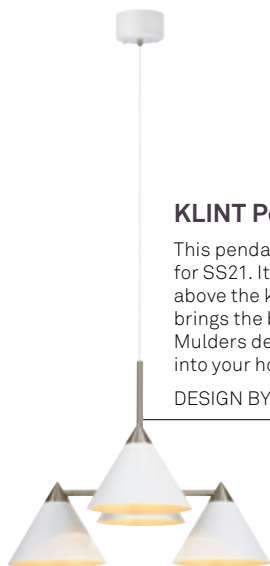

KLINT Pendant

This pendant is a new design for SS21. It will fit perfectly above the kitchen table and brings the best of Monika Mulders design talent right into your home.

DESIGN BY MONIKA MULDER