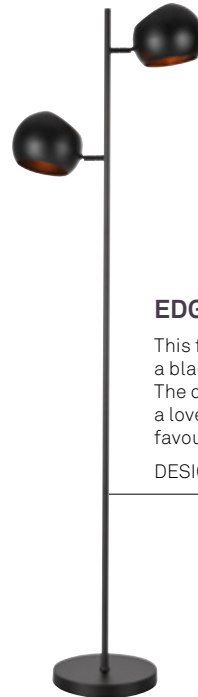

EDGAR Floor Lamp

This floor lamp come in a black or brass version. The design is timeless and a lovely match with your favourite sofa.

DESIGN BY MARKSLÖJD