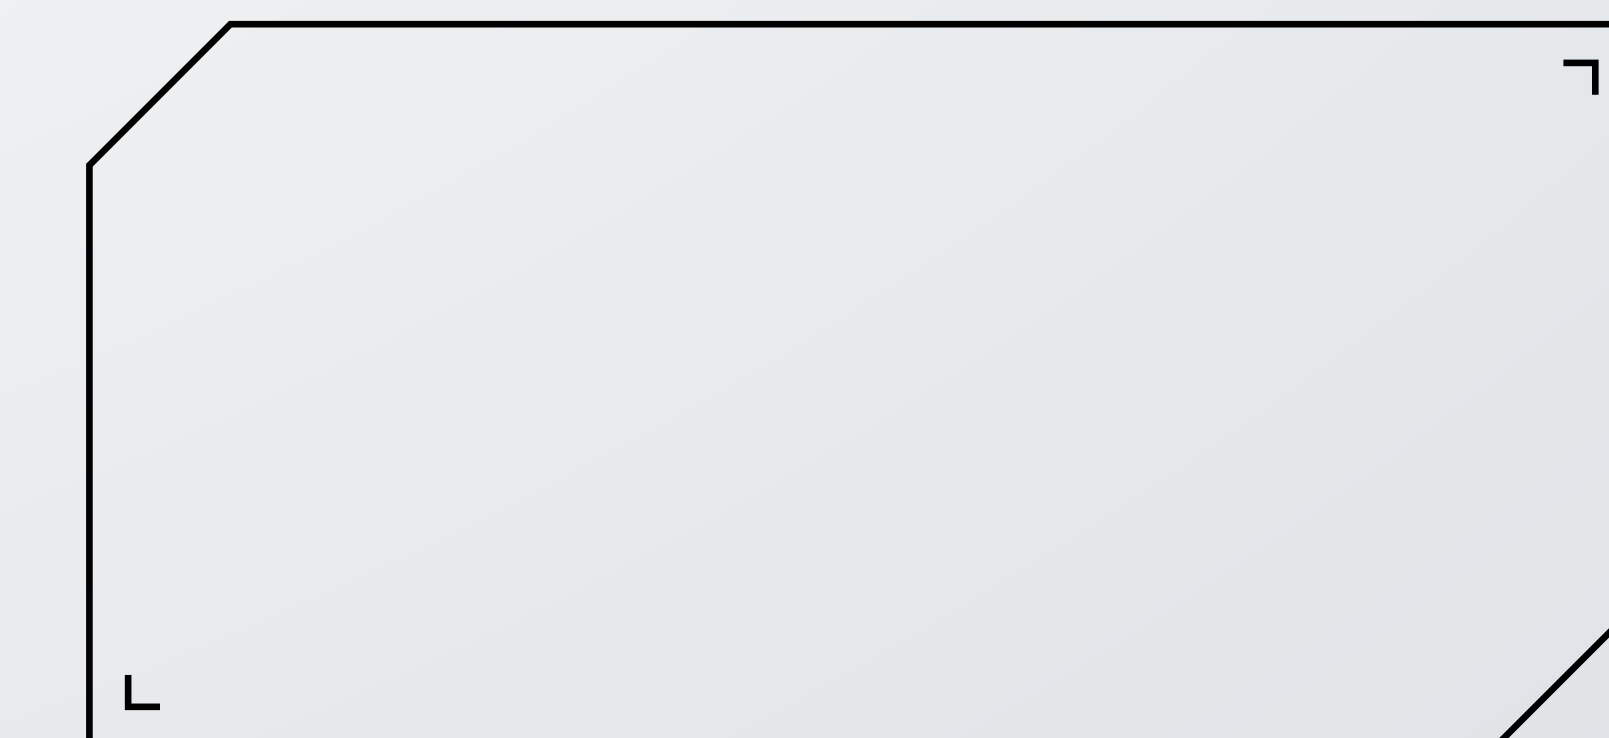

Download design assets here: